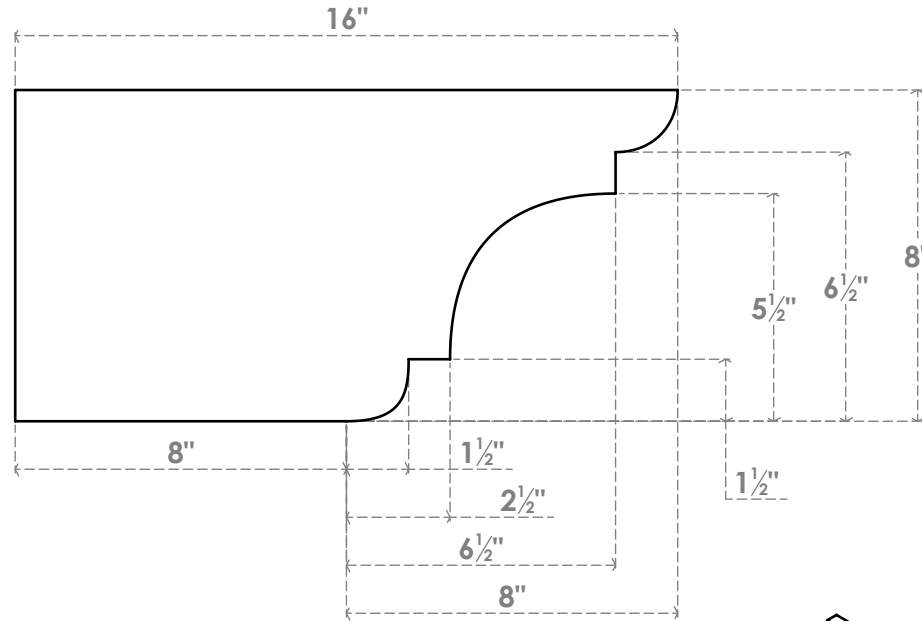

RFTP04X08X16NEB

4"W X 8"H X 16"L NEW BRIGHTON ARCHITECTURAL GRADE PVC RAFTER TAIL

SIDE PROFILE

FRONT PROFILE

ISOMETRIC

EKENA
 MILLWORK
 EKENA MILLWORK
 2300 WEST MAIN ST.
 CLARKSVILLE, TX 75426
 TOLL FREE: 866-607-0453
 WWW.EKENAMILLWORK.COM

NOTES

1. INSTALLATION TO BE COMPLETED IN ACCORDANCE WITH MANUFACTURER'S SPECIFICATIONS.
2. DRAWING MAY NOT BE TO SCALE
3. THIS DRAWING IS INTENDED FOR DESIGN AND PLANNING PURPOSES ONLY.
4. ALL INFORMATION CONTAINED HEREIN WAS CURRENT AT THE TIME OF DEVELOPMENT BUT MUST BE REVIEWED AND APPROVED BY THE PRODUCT MANUFACTURER TO BE CONSIDERED ACCURATE.
5. ARCHITECTURAL GRADE PVC PRODUCTS ARE MADE FROM EXPANDED CELLULAR PVC AND COME NATURALLY WHITE BUT MAY BE PAINTED