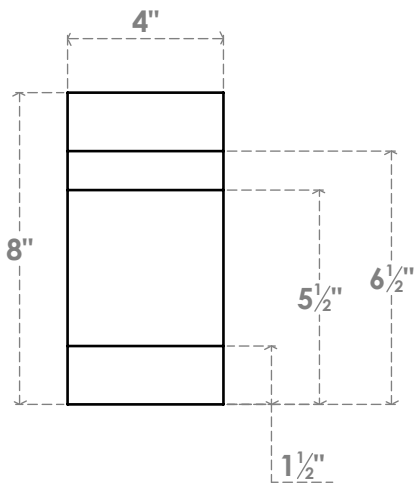

RFTP04X08X16NEB

4"W X 8"H X 16"L NEW BRIGHTON ARCHITECTURAL GRADE PVC RAFTER TAIL

SIDE PROFILE

FRONT PROFILE

ISOMETRIC

EKENA
 MILLWORK
 EKENA MILLWORK
 2300 WEST MAIN ST.
 CLARKSVILLE, TX 75426
 TOLL FREE: 866-607-0453
 WWW.EKENAMILLWORK.COM

NOTES

1. INSTALLATION TO BE COMPLETED IN ACCORDANCE WITH MANUFACTURER'S SPECIFICATIONS.
2. DRAWING MAY NOT BE TO SCALE
3. THIS DRAWING IS INTENDED FOR DESIGN AND PLANNING PURPOSES ONLY.
4. ALL INFORMATION CONTAINED HEREIN WAS CURRENT AT THE TIME OF DEVELOPMENT BUT MUST BE REVIEWED AND APPROVED BY THE PRODUCT MANUFACTURER TO BE CONSIDERED ACCURATE.
5. ARCHITECTURAL GRADE PVC PRODUCTS ARE MADE FROM EXPANDED CELLULAR PVC AND COME NATURALLY WHITE BUT MAY BE PAINTED